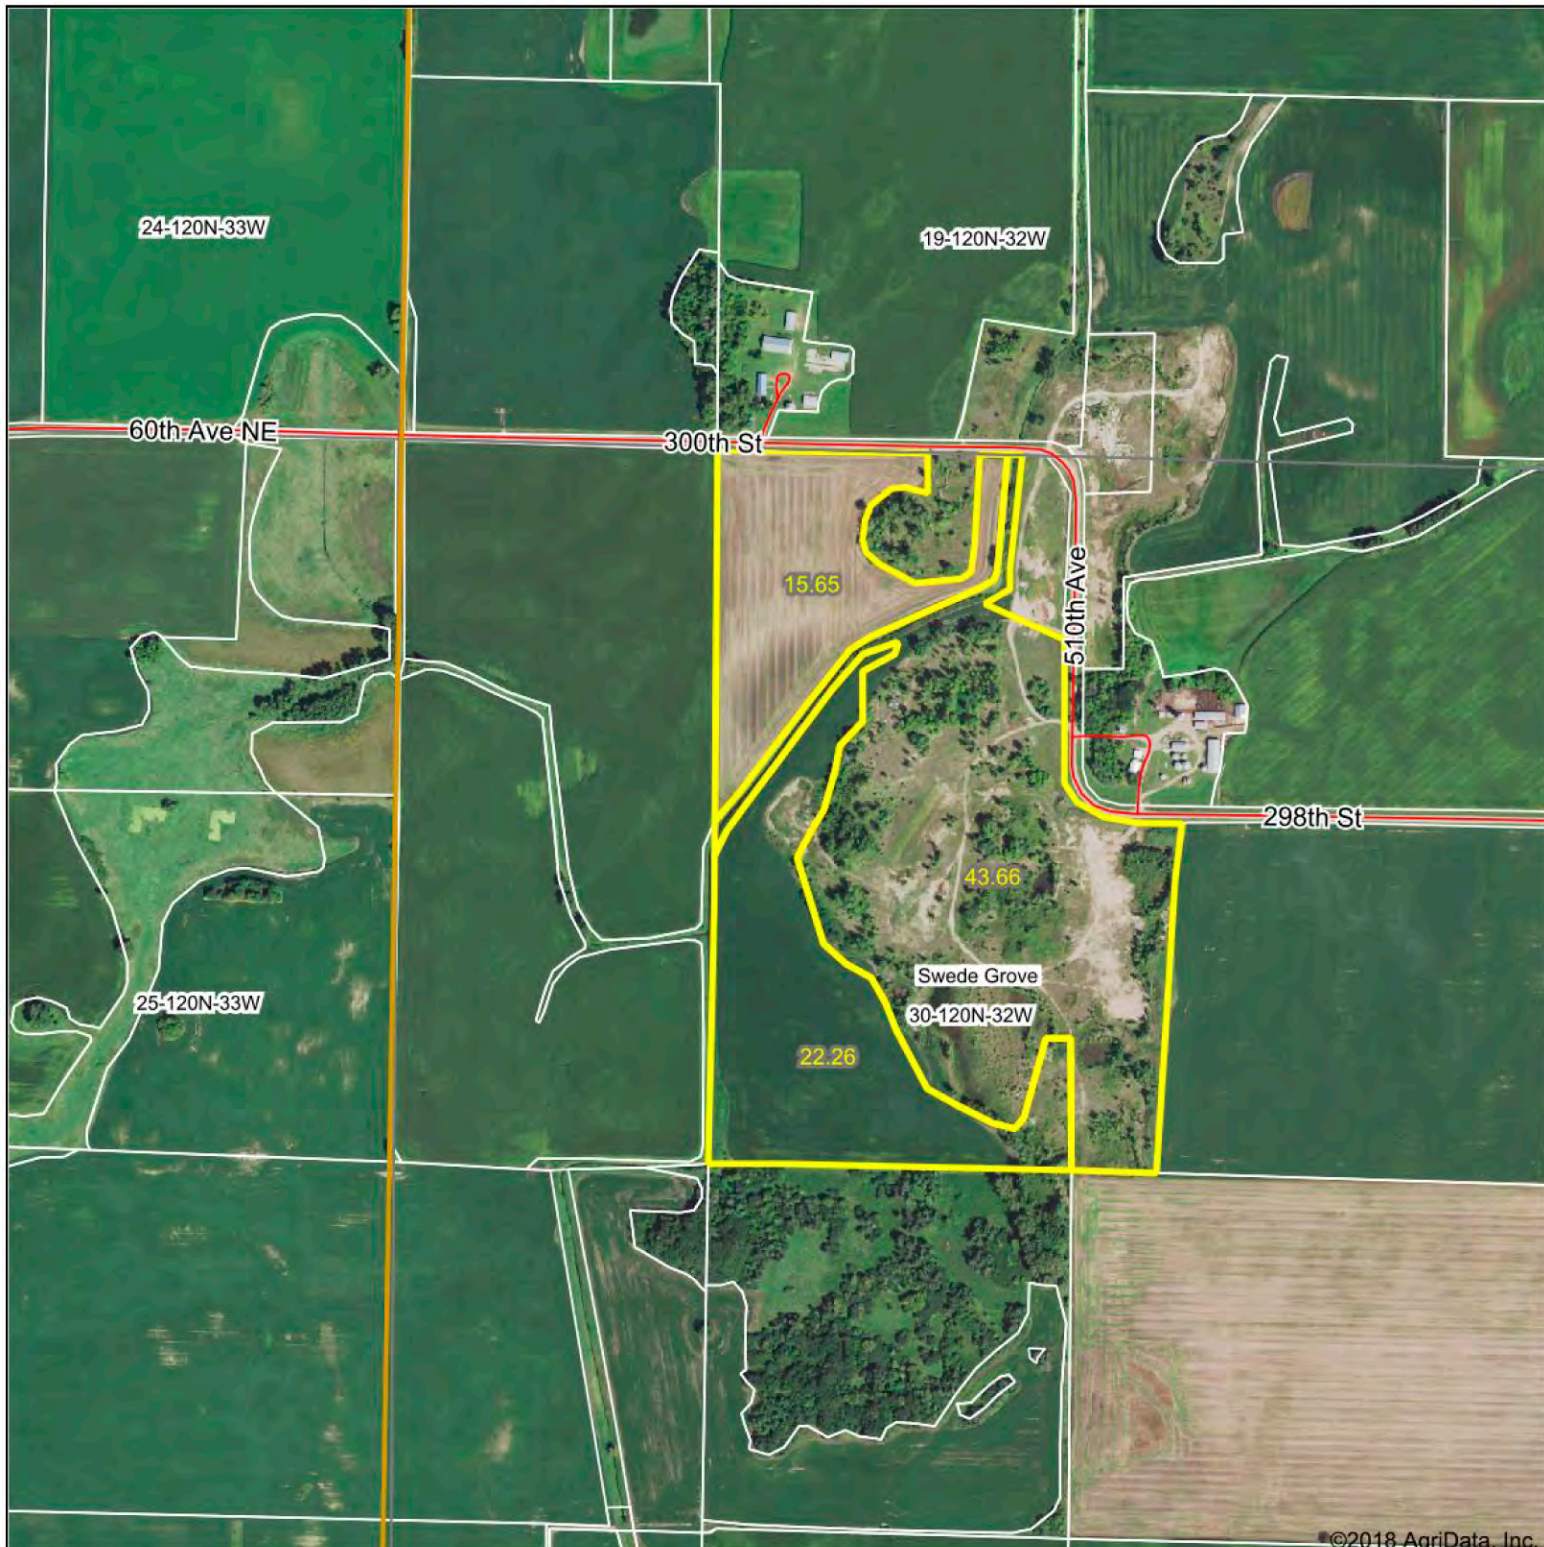

Parcel-3 Aerial

©2018 AgriData, Inc.

map center: 45° 10' 44.41, -94° 45' 7.01

Maps Provided By:
surety
CUSTOMIZED ONLINE MAPPING
© AgriData, Inc. 2018 www.AgriDataInc.com

30-120N-32W
Meeker County
Minnesota