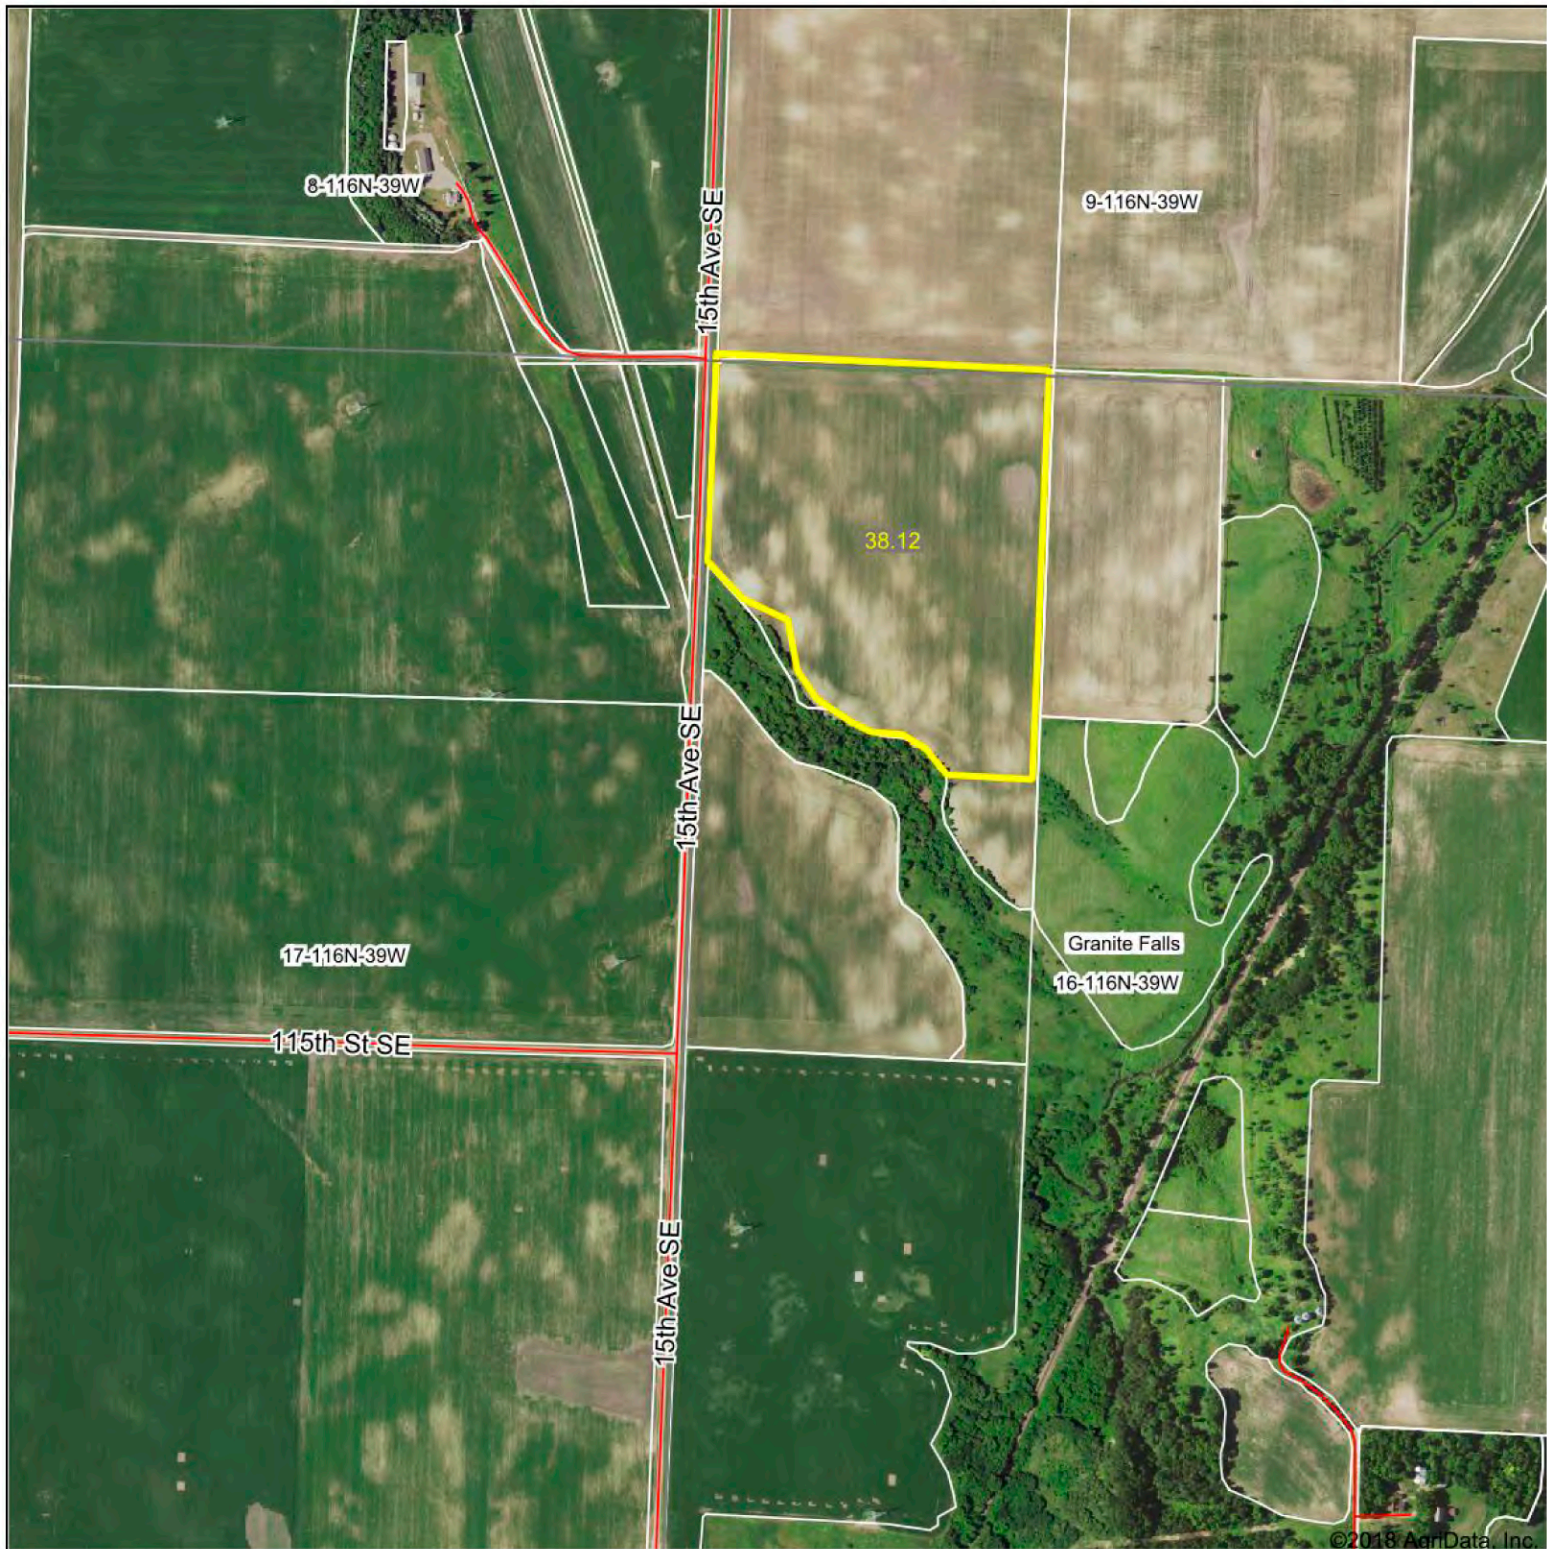

Aerial Map

map center: 44° 51' 29.66, -95° 33' 49.37

Maps Provided By:
surety
CUSTOMIZED ONLINE MAPPING
© AgriData, Inc. 2018 www.AgriDataInc.com

16-116N-39W
Chippewa County
Minnesota

10/23/2018