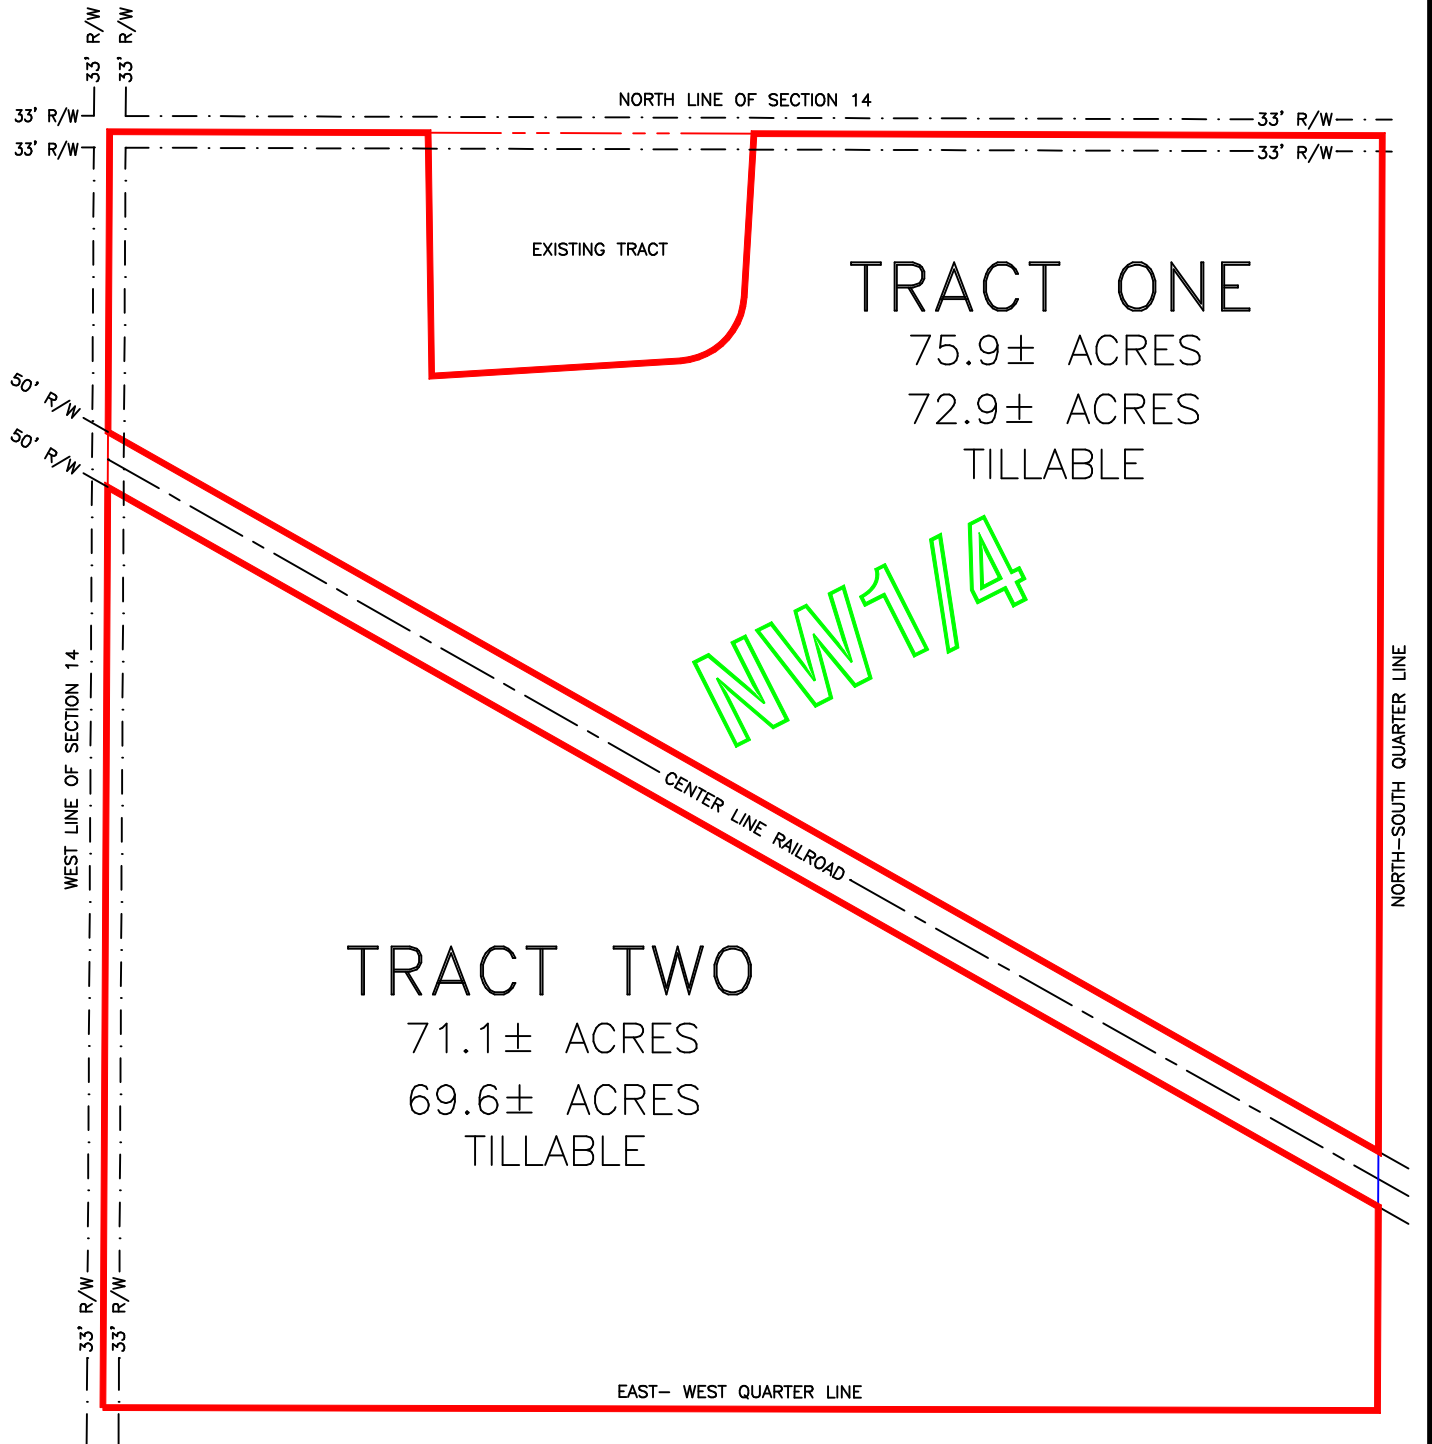

Part of the Northwest Quarter of Section 14,  
Township 115 North, Range 41 West, Yellow Medicine County, Minnesota

LEGEND

- ⊙ = FOUND CORNER MONUMENT
- = SET 1/2" REBAR WITH CAP STAMPED "RLS 19092"

SCALE: 1" = 400'